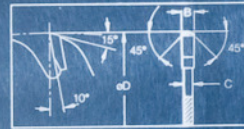


 **DIMAR**  
INDUSTRIAL QUALITY  
SAW BLADE **D**MAX™

**D**COAT™  
Eco friendly

ØD = 300  
TEETH = 96  
B = 3.2  
BORE = 30mm

← MAX RPM. 6,500 →  
  
PROTECTION  
MUST BE WORN